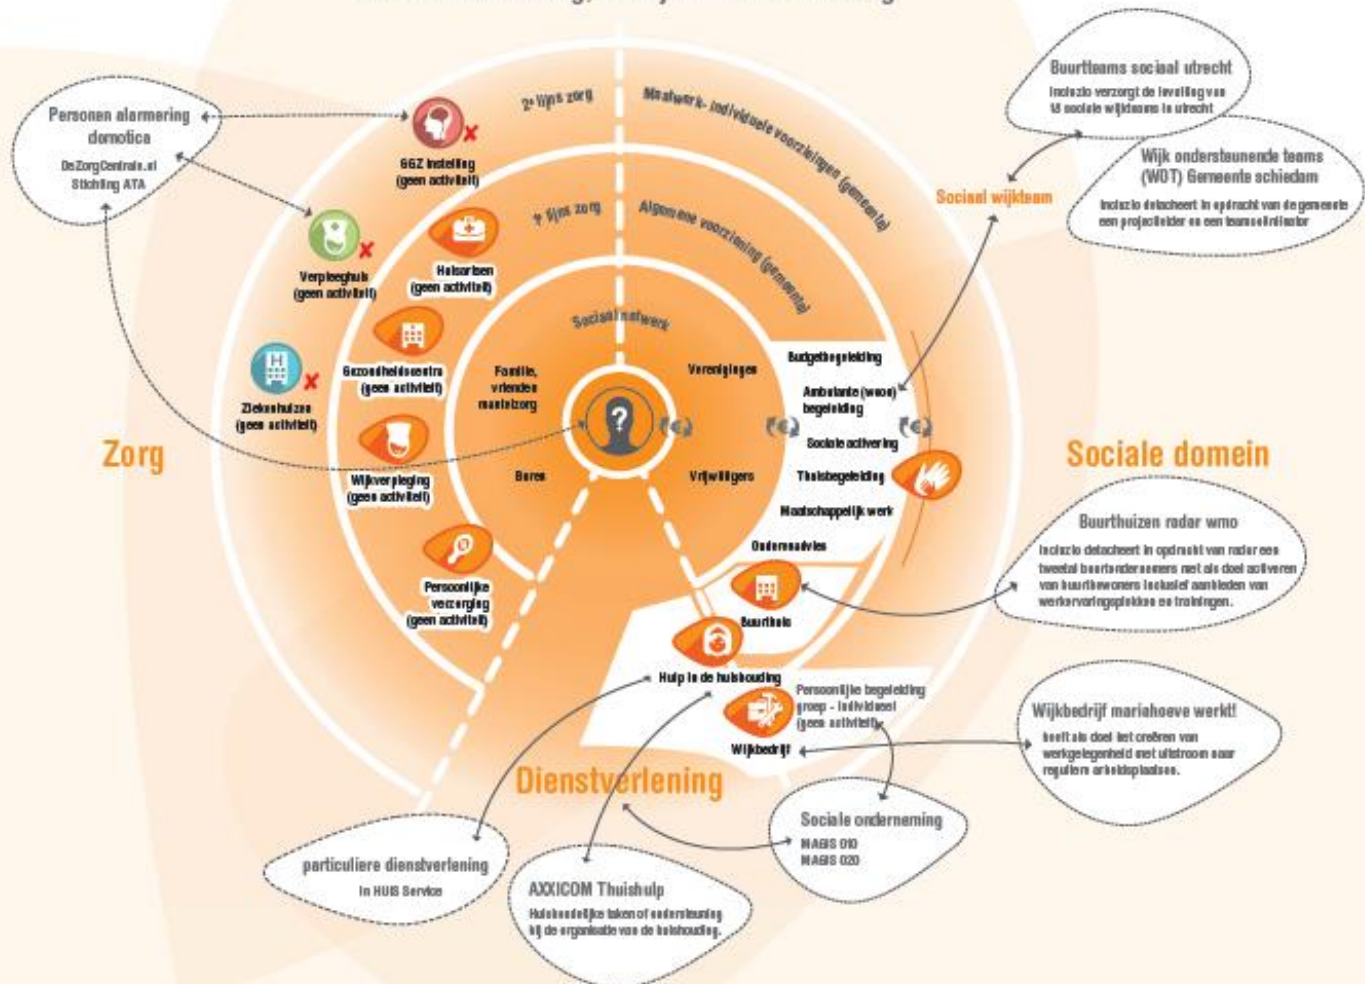

Ambitie Inclusio Zorg, welzijn en dienstverlening